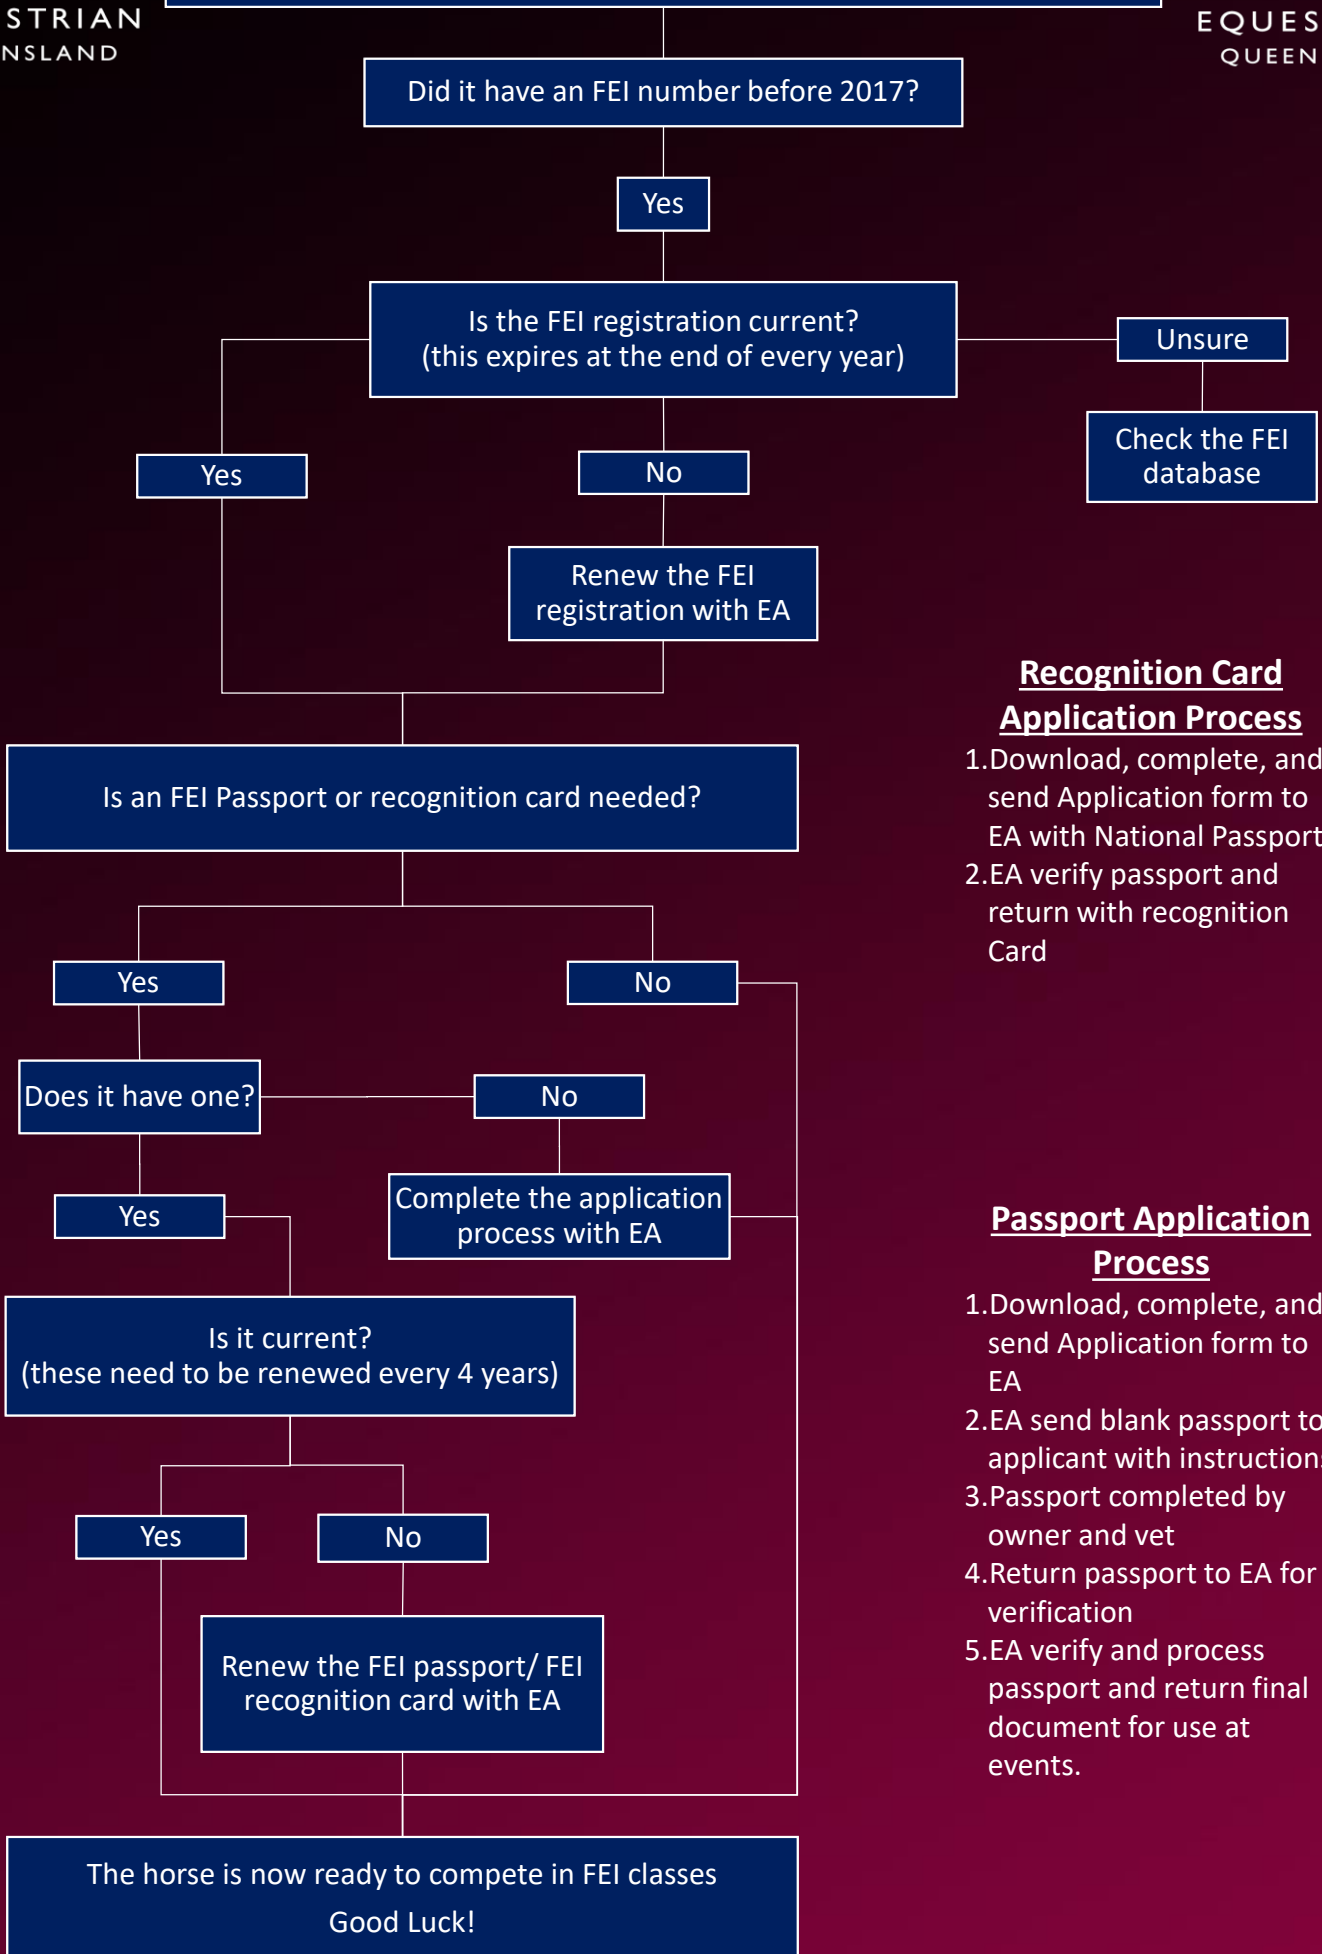

DOES MY HORSE HAVE THE NECESSARY PAPERWORK TO COMPETE IN FEI CLASSES?

Recognition Card Application Process

1. Download, complete, and send Application form to EA with National Passport
2. EA verify passport and return with recognition Card

Passport Application Process

1. Download, complete, and send Application form to EA
2. EA send blank passport to applicant with instructions
3. Passport completed by owner and vet
4. Return passport to EA for verification
5. EA verify and process passport and return final document for use at events.