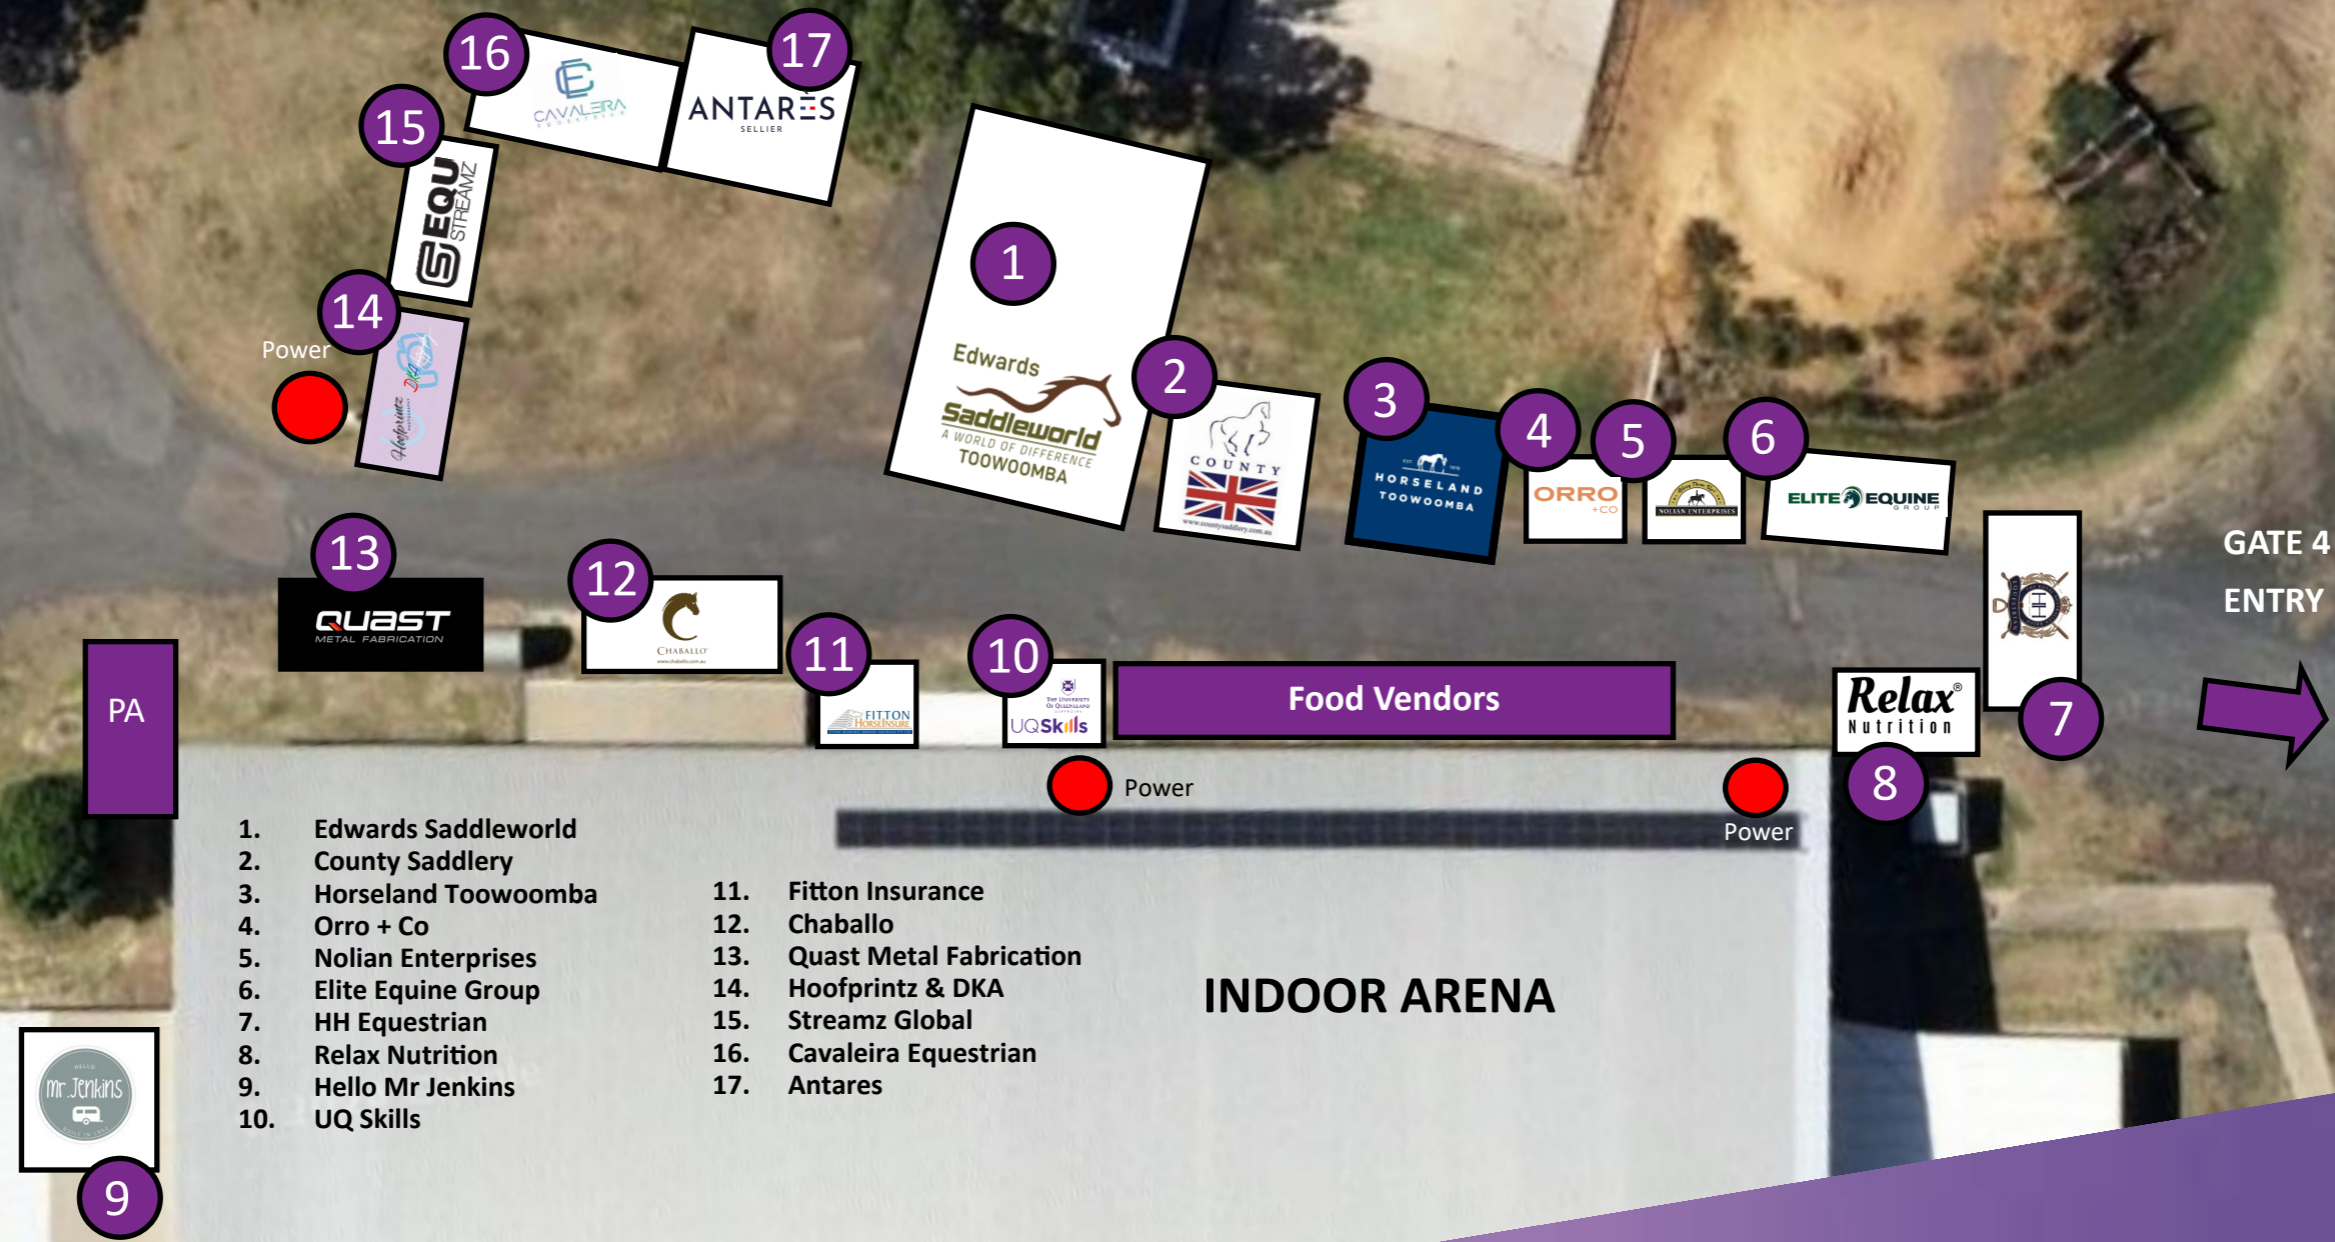

EDWARDS SADDLEWORLD
 INTERSCHOOL QUEENSLAND
State
 CHAMPIONSHIPS
 29 Jun - 3 Jul 2026 | Toowoomba Showgrounds

TRADE VILLAGE MAP

- | | |
|------------------------|-----------------------------|
| 1. Edwards Saddleworld | 11. Fitton Insurance |
| 2. County Saddlery | 12. Chaballo |
| 3. Horseland Toowoomba | 13. Quast Metal Fabrication |
| 4. Orro + Co | 14. Hoofprintz & DKA |
| 5. Nolian Enterprises | 15. Streamz Global |
| 6. Elite Equine Group | 16. Cavaleira Equestrian |
| 7. HH Equestrian | 17. Antares |
| 8. Relax Nutrition | |
| 9. Hello Mr Jenkins | |
| 10. UQ Skills | |

INDOOR ARENA

Food Vendors

PA

GATE 4
 ENTRY

9