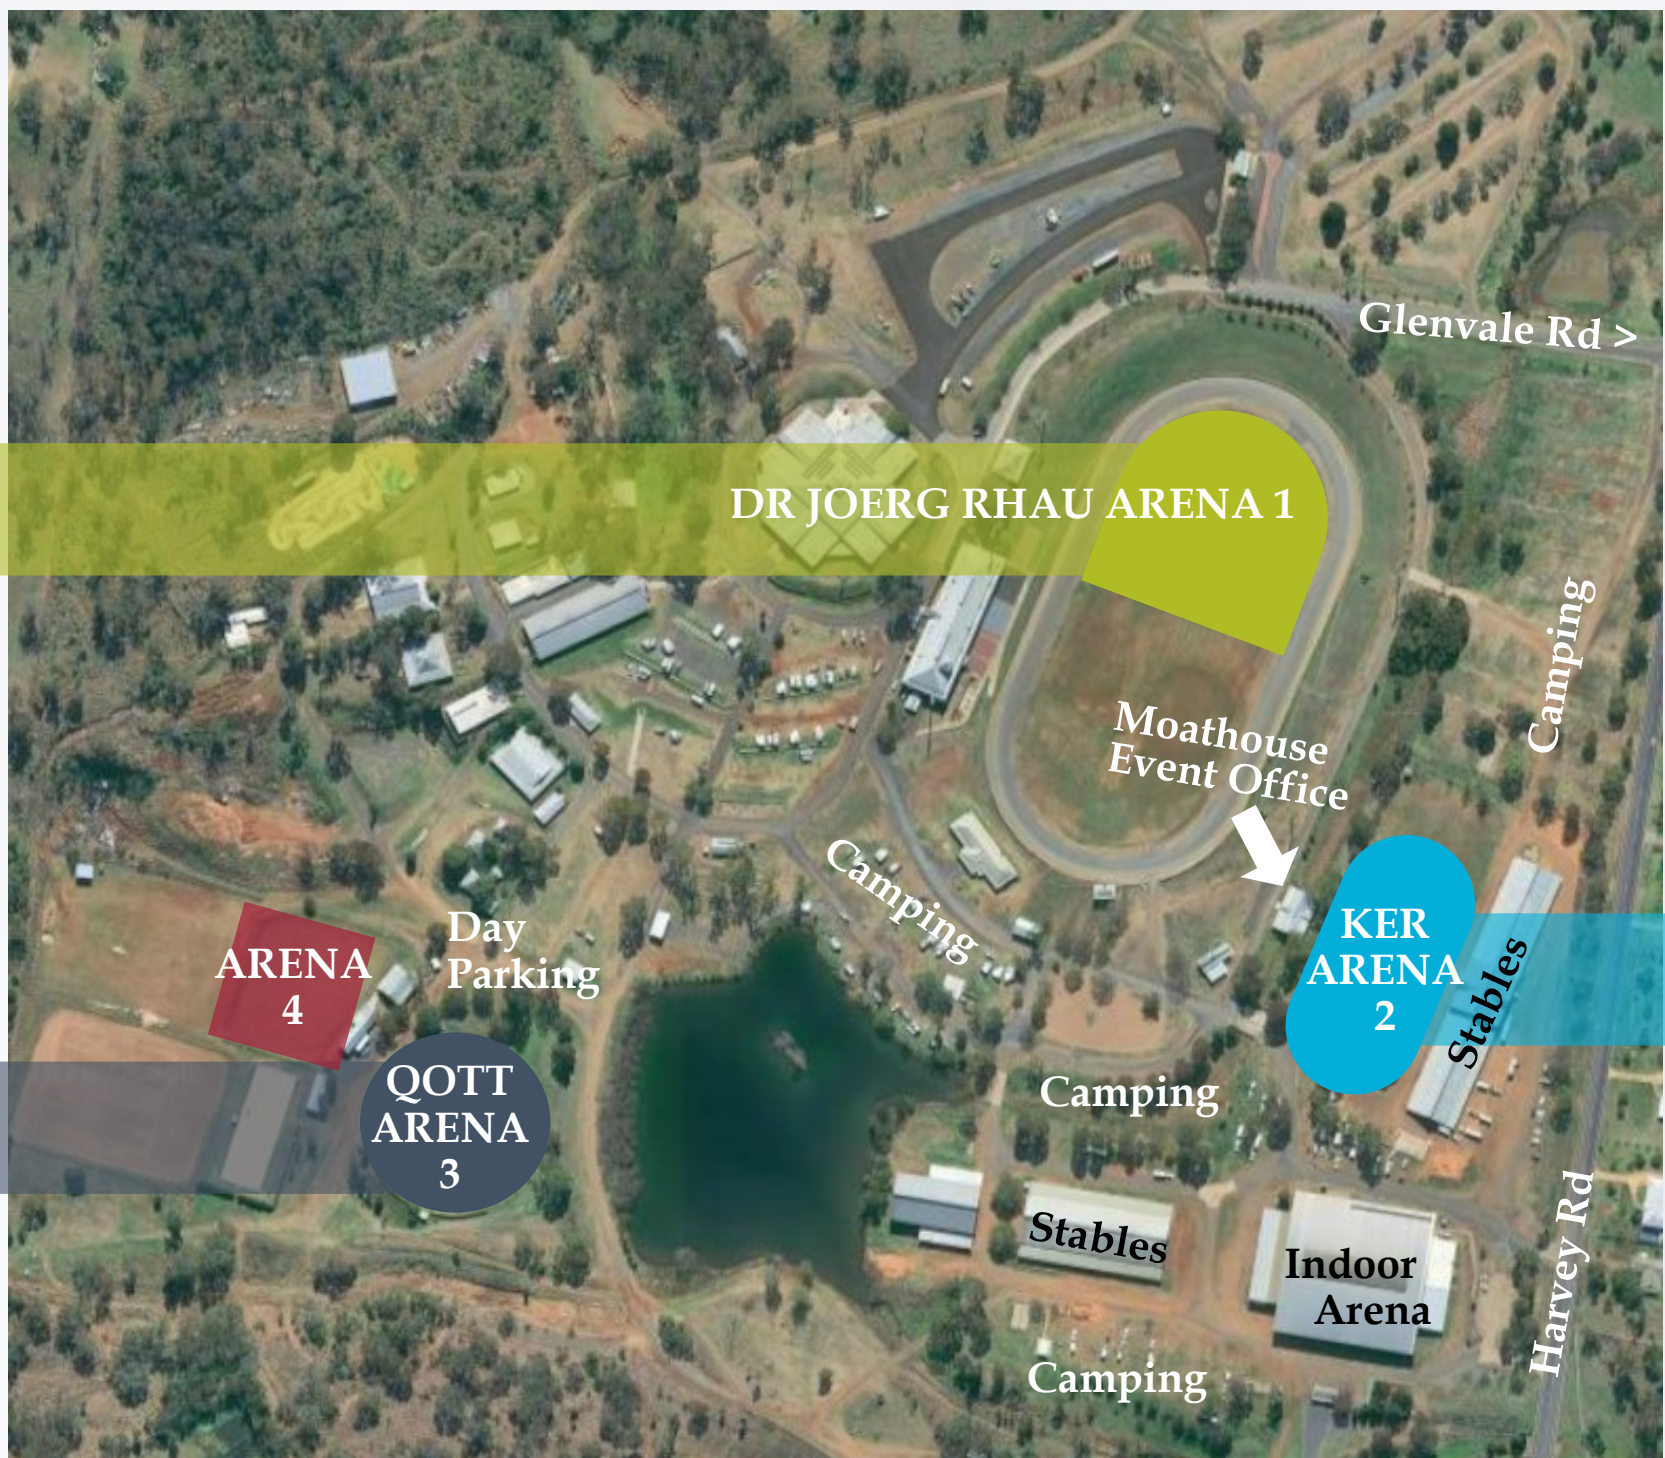

EVENT MAP

Toowoomba Showgrounds
 Main Entry: Glenvale Road, Glenvale QLD

ARENAS